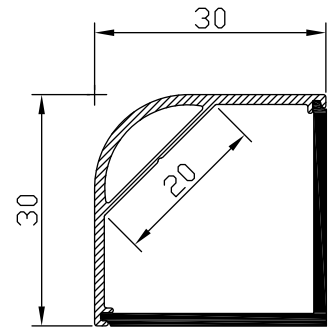

Color 

Unit: mm

Features:

1. Model: HL-BAPL015
2. Material: AL6063+PMMA
3. Surface: Anodized/Painting
4. Lighting source width: 20mm
5. Length: 4m/max
6. Installation: For wardrobe / bookcase / bars / counter and other cabinet application.

Accessory:

End Cap

Aluminum Profile

Mounting Clip (metal)

Cover

Installation: